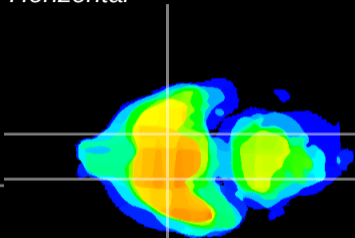

Coronal

Sagittal-R

Sagittal-L

ViBrism: CX07024
Horizontal

S0