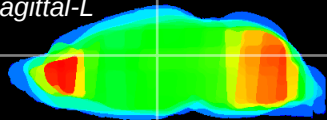

Coronal

Sagittal-R

Sagittal-L

ViBrism: CX07028
Horizontal

Hb