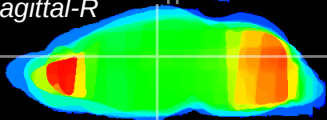

Coronal

Sagittal-R

Sagittal-L

ViBrism: CX07028
Horizontal

Hb