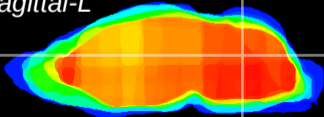

Coronal

Sagittal-R

Sagittal-L

ViBrism: CX07030  
Horizontal

Cb nucleus