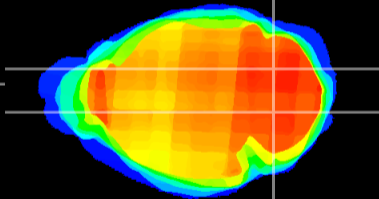

Coronal

Sagittal-R

Sagittal-L

ViBrism: CX07030  
Horizontal

Cb nucleus