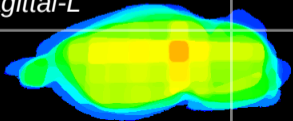

Coronal

Sagittal-R

Sagittal-L

ViBrism: CX07035
Horizontal

Cb lobe