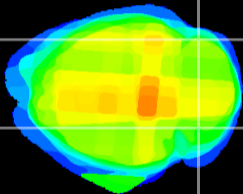

Coronal

Sagittal-R

Sagittal-L

ViBrism: CX07035
Horizontal

Cb lobe