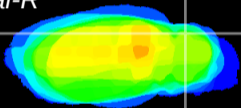

Coronal

Sagittal-R

Sagittal-L

ViBrism: CX07035
Horizontal

Cb lobe