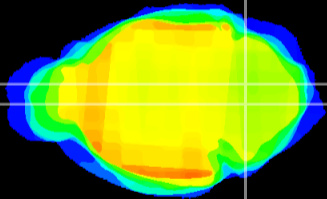

Coronal

Sagittal-R

Sagittal-L

ViBrism: CX07037
Horizontal

MVe