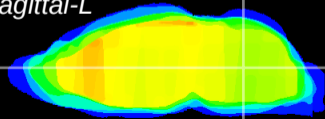

Coronal

Sagittal-R

Sagittal-L

ViBrism: CX07037
Horizontal

MVe