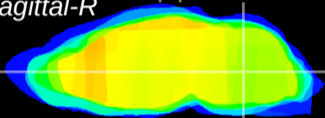

Coronal

Sagittal-R

Sagittal-L

ViBrism: CX07037
Horizontal

MVe