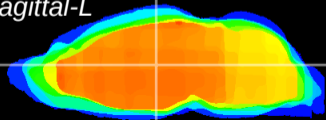

Coronal

Sagittal-R

Sagittal-L

ViBrism: CX07038
Horizontal

MD