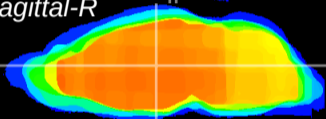

Coronal

Sagittal-R

Sagittal-L

ViBrism: CX07038
Horizontal

MD