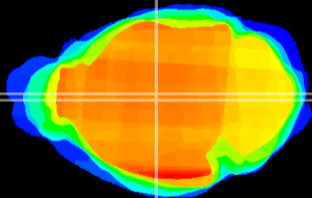

Coronal

Sagittal-R

Sagittal-L

ViBrism: CX07038
Horizontal

MD