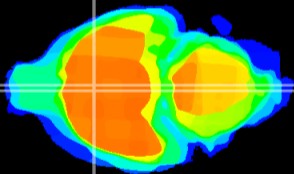

Coronal

Sagittal-R

Sagittal-L

ViBrism: CX07038
Horizontal

MPA