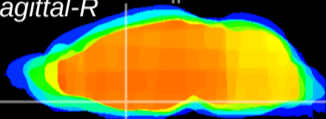

Coronal

Sagittal-R

Sagittal-L

ViBrism: CX07038
Horizontal

MPA