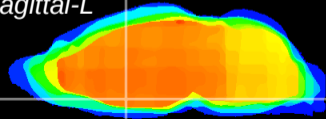

Coronal

Sagittal-R

Sagittal-L

ViBrism: CX07038
Horizontal

MPA