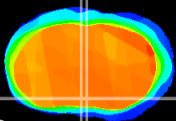

Coronal

Sagittal-R

Sagittal-L

ViBrism: CX07038
Horizontal

MPA