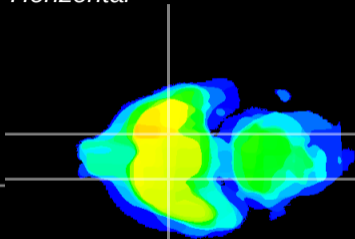

Coronal

Sagittal-R

Sagittal-L

ViBriSM: CX07043
Horizontal

S0