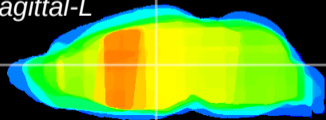

Coronal

Sagittal-R

Sagittal-L

ViBrism: CX07049
Horizontal

MD