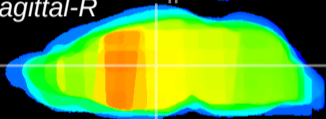

Coronal

Sagittal-R

Sagittal-L

ViBrism: CX07049
Horizontal

MD