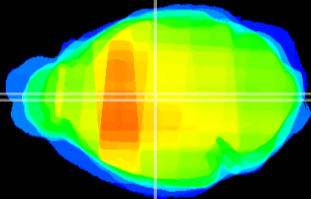

Coronal

Sagittal-R

Sagittal-L

ViBrism: CX07049
Horizontal

MD