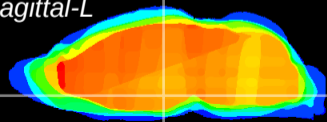

Coronal

Sagittal-R

Sagittal-L

ViBrism: CX07051
Horizontal

DM