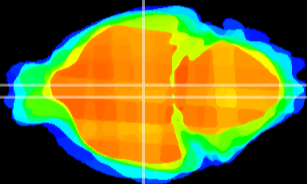

Coronal

Sagittal-R

Sagittal-L

ViBrism: CX07051
Horizontal

DM