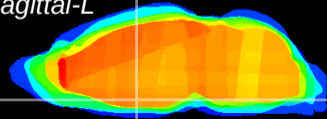

Coronal

Sagittal-R

Sagittal-L

ViBrism: CX07051
Horizontal

SPa ventral