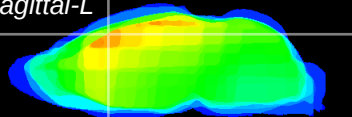

Coronal

Sagittal-R

Sagittal-L

ViBrism: CX07052
Horizontal

Cx motor