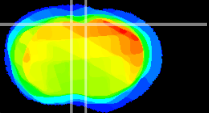

Coronal

Sagittal-R

Sagittal-L

ViBrism: CX07052
Horizontal

Cx motor