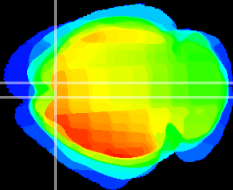

Coronal

Sagittal-R

Sagittal-L

ViBrism: CX07052
Horizontal

Cx motor