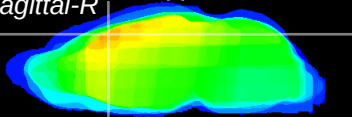

Coronal

Sagittal-R

Sagittal-L

ViBrism: CX07052
Horizontal

Cx motor