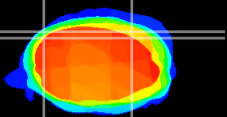

Coronal

Sagittal-R

Sagittal-L

ViBrism: CX07053
Horizontal

Cb lobe