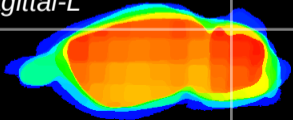

Coronal

Sagittal-R

Sagittal-L

ViBrism: CX07053
Horizontal

Cb lobe