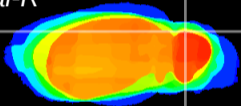

Coronal

Sagittal-R

Sagittal-L

ViBrism: CX07053
Horizontal

Cb lobe