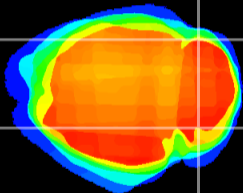

Coronal

Sagittal-R

Sagittal-L

ViBrism: CX07053
Horizontal

Cb lobe