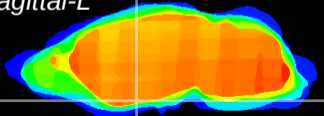

Coronal

Sagittal-R

Sagittal-L

ViBrism: CX07056
Horizontal

S0