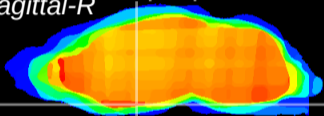

Coronal

Sagittal-R

Sagittal-L

ViBrism: CX07056
Horizontal

S0