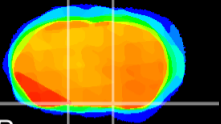

Coronal

Sagittal-R

Sagittal-L

ViBrism: CX07056
Horizontal

S0