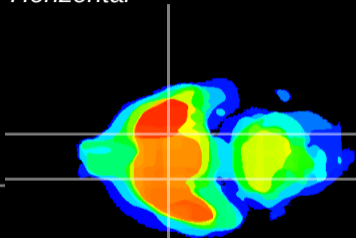

Coronal

Sagittal-R

Sagittal-L

ViBrism: CX07056
Horizontal

S0