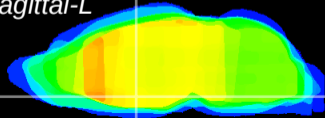

Coronal

Sagittal-R

Sagittal-L

ViBrisM: CX07061
Horizontal

SPa dorsal