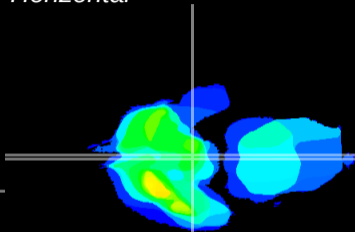

Coronal

Sagittal-R

Sagittal-L

ViBrism: CX07065
Horizontal

ME