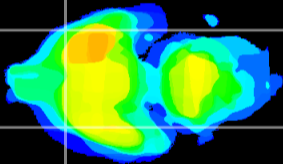

Coronal

Sagittal-R

Sagittal-L

ViBrism: CX07065
Horizontal

Pir