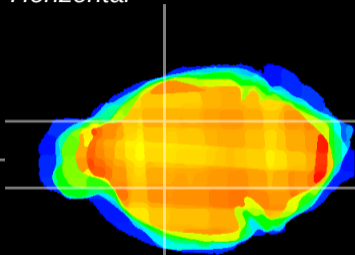

Coronal

Sagittal-R

Sagittal-L

ViBrism: CX07068
Horizontal

GP