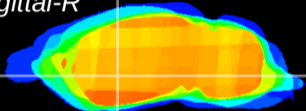

Coronal

Sagittal-R

Sagittal-L

ViBrism: CX07068
Horizontal

GP