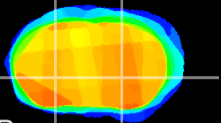

Coronal

Sagittal-R

Sagittal-L

ViBrism: CX07068
Horizontal

GP