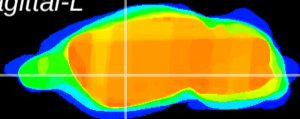

Coronal

Sagittal-R

Sagittal-L

ViBrism: CX07068
Horizontal

GP