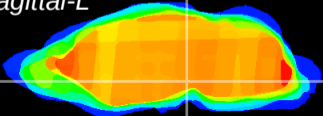

Coronal

Sagittal-R

Sagittal-L

ViBrism: CX07068
Horizontal

SN