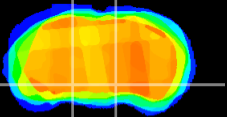

Coronal

Sagittal-R

Sagittal-L

ViBrism: CX07068
Horizontal

SN