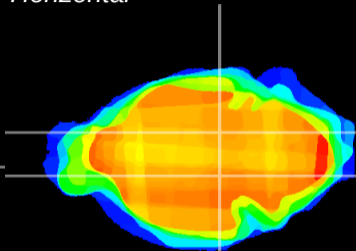

Coronal

Sagittal-R

Sagittal-L

ViBrism: CX07068
Horizontal

SN