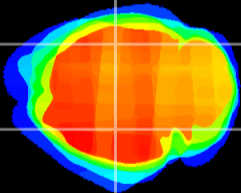

Coronal

Sagittal-R

Sagittal-L

ViBrism: CX07069
Horizontal

CA2/CA3