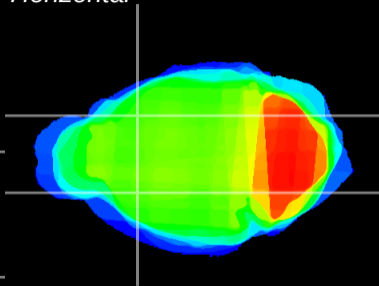

Coronal

Sagittal-R

Sagittal-L

ViBrism: CX07070
Horizontal

CPU lateral