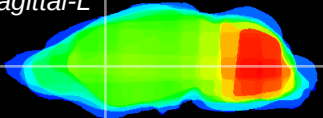

Coronal

Sagittal-R

Sagittal-L

ViBrism: CX07070  
Horizontal

CPu medial