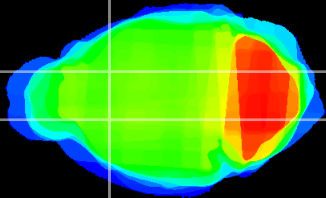

Coronal

Sagittal-R

Sagittal-L

ViBrism: CX07070  
Horizontal

CPu medial