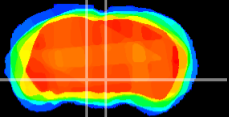

Coronal

Sagittal-R

Sagittal-L

ViBrism: CX07076
Horizontal

VTA