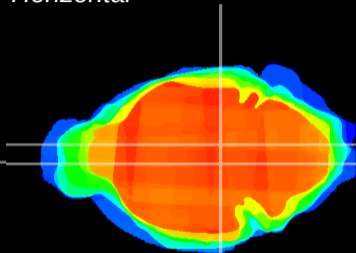

Coronal

Sagittal-R

Sagittal-L

ViBrism: CX07076
Horizontal

VTA