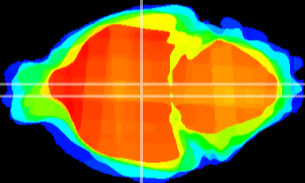

Coronal

Sagittal-R

Sagittal-L

ViBrism: CX07078
Horizontal

DM