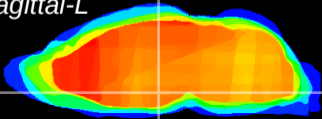

Coronal

Sagittal-R

Sagittal-L

ViBrism: CX07078
Horizontal

DM