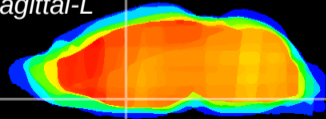

Coronal

Sagittal-R

Sagittal-L

ViBrism: CX07078
Horizontal

MPA