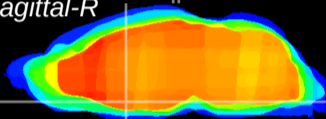

Coronal

Sagittal-R

Sagittal-L

ViBrism: CX07078
Horizontal

MPA