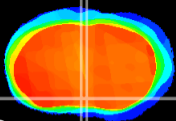

Coronal

Sagittal-R

Sagittal-L

ViBrism: CX07078
Horizontal

MPA