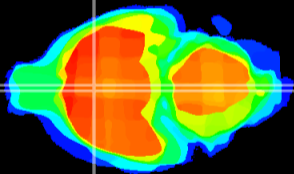

Coronal

Sagittal-R

Sagittal-L

ViBrism: CX07078
Horizontal

MPA