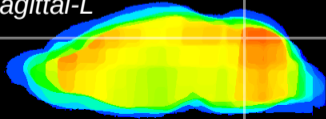

Coronal

Sagittal-R

Sagittal-L

ViBrism: CX07085  
Horizontal

Cb vermis