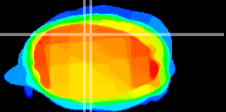

Coronal

Sagittal-R

Sagittal-L

ViBrism: CX07085  
Horizontal

Cb vermis