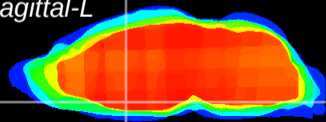

Coronal

Sagittal-R

Sagittal-L

ViBrism: CX07087
Horizontal

MPA