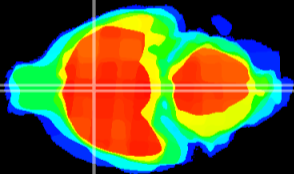

Coronal

Sagittal-R

Sagittal-L

ViBrism: CX07087
Horizontal

MPA