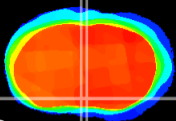

Coronal

Sagittal-R

Sagittal-L

ViBrism: CX07087
Horizontal

MPA