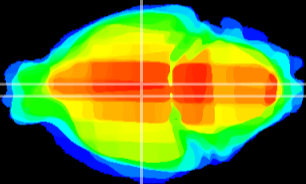

Coronal

Sagittal-R

Sagittal-L

ViBrism: CX07091
Horizontal

DM