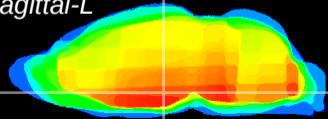

Coronal

Sagittal-R

Sagittal-L

ViBrism: CX07091
Horizontal

DM