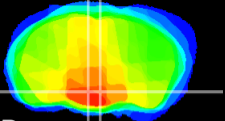

Coronal

Sagittal-R

Sagittal-L

ViBrism: CX07091
Horizontal

DM