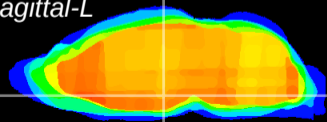

Coronal

Sagittal-R

Sagittal-L

ViBrism: CX07096
Horizontal

DM