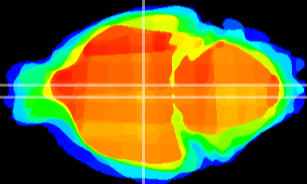

Coronal

Sagittal-R

Sagittal-L

ViBrism: CX07096
Horizontal

DM