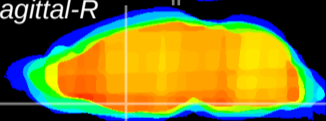

Coronal

Sagittal-R

Sagittal-L

ViBriSM: CX07096
Horizontal

MPA