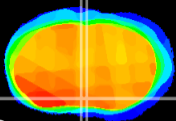

Coronal

Sagittal-R

Sagittal-L

ViBriSM: CX07096
Horizontal

MPA