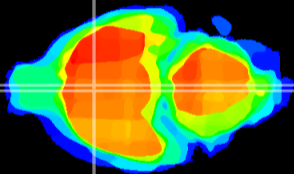

Coronal

Sagittal-R

Sagittal-L

ViBriSM: CX07096
Horizontal

MPA