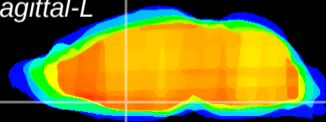

Coronal

Sagittal-R

Sagittal-L

ViBriSM: CX07096
Horizontal

MPA