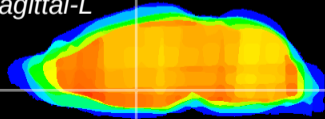

Coronal

Sagittal-R

Sagittal-L

ViBriSm: CX07096
Horizontal

Pa