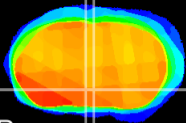

Coronal

Sagittal-R

Sagittal-L

ViBriSm: CX07096
Horizontal

Pa