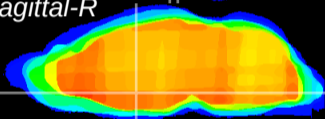

Coronal

Sagittal-R

Sagittal-L

ViBriSm: CX07096
Horizontal

Pa