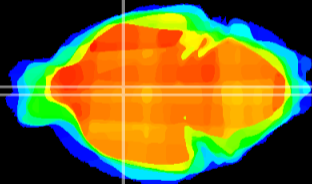

Coronal

Sagittal-R

Sagittal-L

ViBriSm: CX07096
Horizontal

Pa