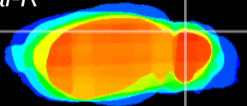

Coronal

Sagittal-R

Sagittal-L

ViBrism: CX07100
Horizontal

Cb lobe