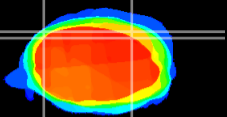

Coronal

Sagittal-R

Sagittal-L

ViBrism: CX07100
Horizontal

Cb lobe