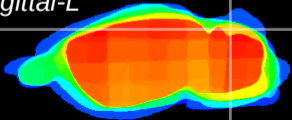

Coronal

Sagittal-R

Sagittal-L

ViBrism: CX07100
Horizontal

Cb lobe