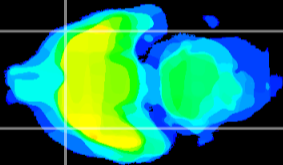

Coronal

Sagittal-R

Sagittal-L

ViBrism: CX07102
Horizontal

Pir