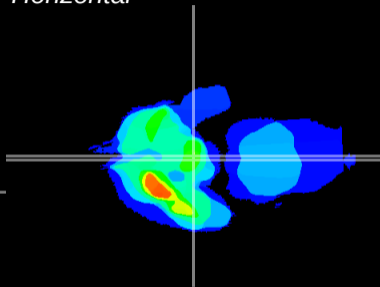

Coronal

Sagittal-R

Sagittal-L

ViBrism: CX07110
Horizontal

ME