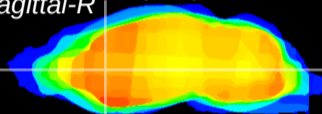

Coronal

Sagittal-R

Sagittal-L

ViBris: CX07111
Horizontal

CPU medial