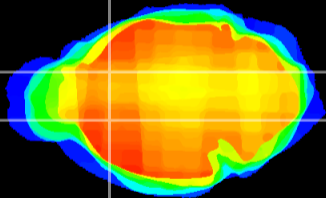

Coronal

Sagittal-R

Sagittal-L

ViBris: CX07111
Horizontal

CPU medial