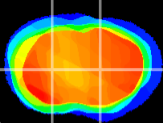

Coronal

Sagittal-R

Sagittal-L

ViBris: CX07111
Horizontal

CPU medial