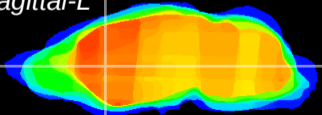

Coronal

Sagittal-R

Sagittal-L

ViBris: CX07111
Horizontal

CPU medial