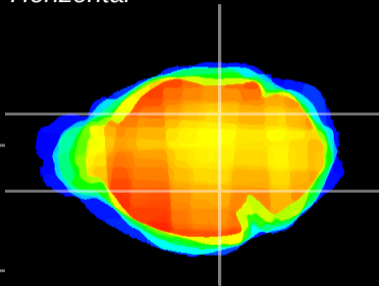

Coronal

Sagittal-R

Sagittal-L

ViBrism: CX07111
Horizontal

MG