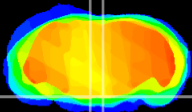

Coronal

Sagittal-R

Sagittal-L

ViBrism: CX07111
Horizontal

Pn