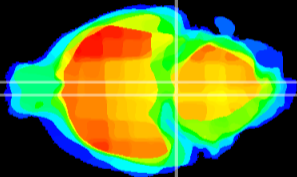

Coronal

Sagittal-R

Sagittal-L

ViBrism: CX07111
Horizontal

Pn