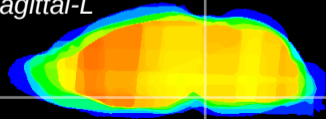

Coronal

Sagittal-R

Sagittal-L

ViBrism: CX07111
Horizontal

Pn