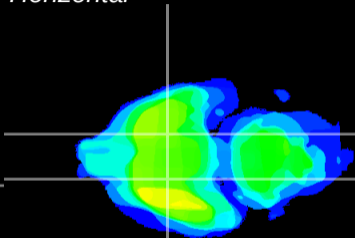

Coronal

Sagittal-R

Sagittal-L

ViBrism: CX07117
Horizontal

S0