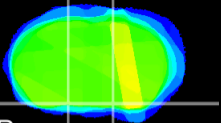

Coronal

Sagittal-R

Sagittal-L

ViBrism: CX07117
Horizontal

S0