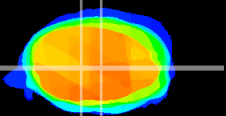

Coronal

Sagittal-R

Sagittal-L

ViBrism: CX07124
Horizontal

MVe