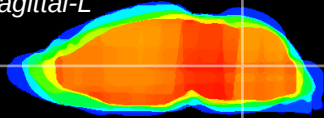

Coronal

Sagittal-R

Sagittal-L

ViBrism: CX07124
Horizontal

MVe