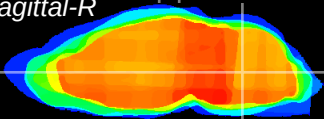

Coronal

Sagittal-R

Sagittal-L

ViBrism: CX07124
Horizontal

MVe