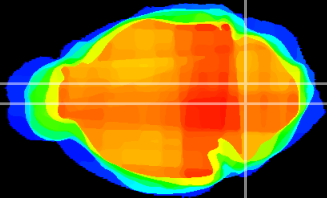

Coronal

Sagittal-R

Sagittal-L

ViBrism: CX07124
Horizontal

MVe