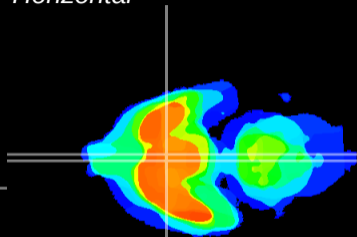

Coronal

Sagittal-R

Sagittal-L

ViBriSM: CX07128
Horizontal

SCN