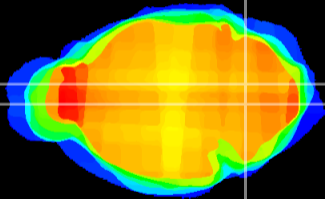

Coronal

Sagittal-R

Sagittal-L

ViBrism: CX07133
Horizontal

MVe