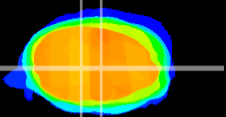

Coronal

Sagittal-R

Sagittal-L

ViBrism: CX07133
Horizontal

MVe