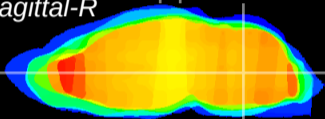

Coronal

Sagittal-R

Sagittal-L

ViBrism: CX07133
Horizontal

MVe