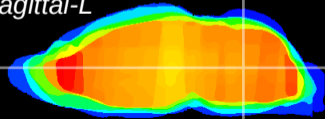

Coronal

Sagittal-R

Sagittal-L

ViBrism: CX07133
Horizontal

MVe