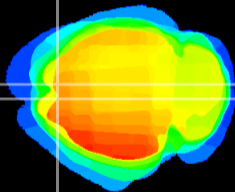

Coronal

Sagittal-R

Sagittal-L

ViBris: CX07134
Horizontal

Cx motor