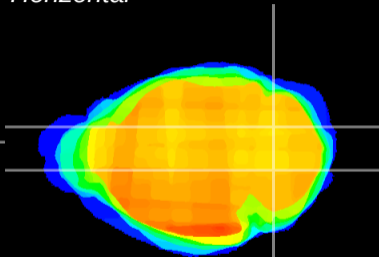

Coronal

Sagittal-R

Sagittal-L

ViBrism: CX07137
Horizontal

Cb nucleus