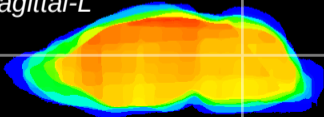

Coronal

Sagittal-R

Sagittal-L

ViBrism: CX07137
Horizontal

Cb nucleus