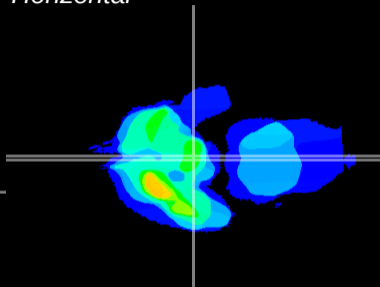

Coronal

Sagittal-R

Sagittal-L

ViBrism: CX07137
Horizontal

ME