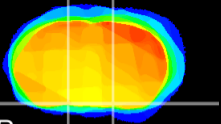

Coronal

Sagittal-R

Sagittal-L

ViBrism: CX07137
Horizontal

S0