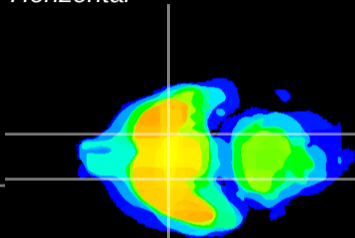

Coronal

Sagittal-R

Sagittal-L

ViBrism: CX07137
Horizontal

S0