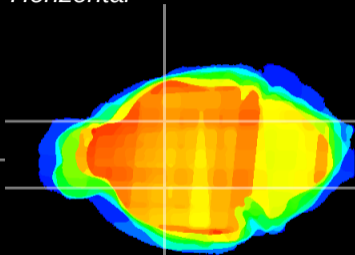

Coronal

Sagittal-R

Sagittal-L

ViBriSM: CX07138
Horizontal

GP