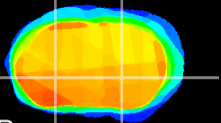

Coronal

Sagittal-R

Sagittal-L

ViBriSM: CX07138
Horizontal

GP