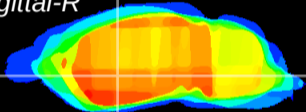

Coronal

Sagittal-R

Sagittal-L

ViBriSM: CX07138
Horizontal

GP