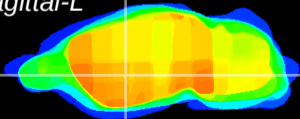

Coronal

Sagittal-R

Sagittal-L

ViBriSM: CX07138
Horizontal

GP