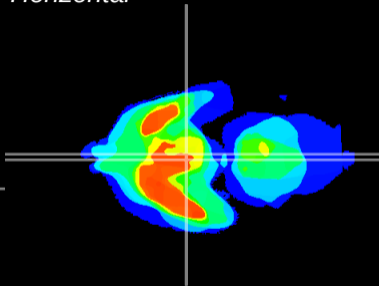

Coronal

Sagittal-R

Sagittal-L

ViBrism: CX07140
Horizontal

Arc