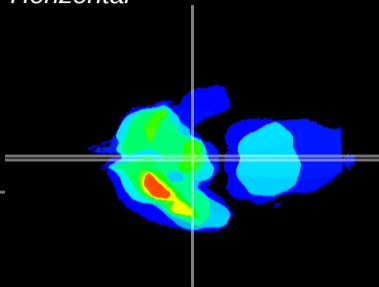

Coronal

Sagittal-R

Sagittal-L

ViBrism: CX07140
Horizontal

ME