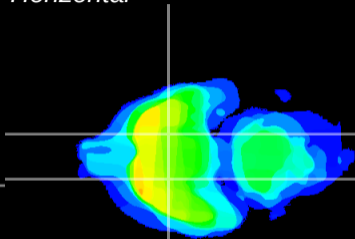

Coronal

Sagittal-R

Sagittal-L

ViBrism: CX07143
Horizontal

S0