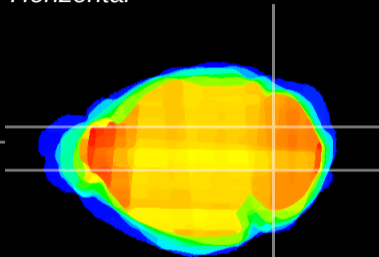

Coronal

Sagittal-R

Sagittal-L

ViBrism: CX07152
Horizontal

Cb nucleus