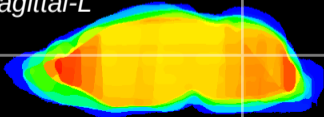

Coronal

Sagittal-R

Sagittal-L

ViBrism: CX07152
Horizontal

Cb nucleus